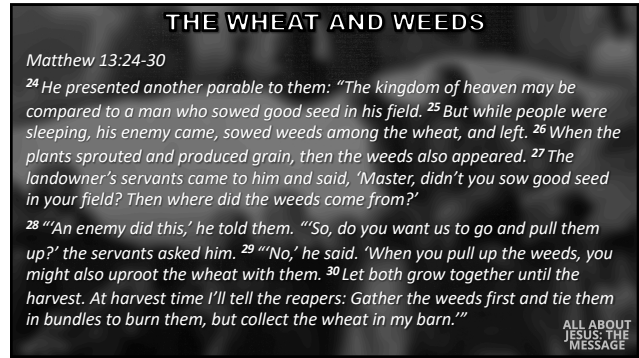

1

2

3

4

5

6

THE WHEAT AND WEEDS
 Personal Lessons
 Take Heart - You Win in the End
 Revelation 20:10
 The devil who deceived them was thrown into the lake of fire and sulfur where the beast and the false prophet are, and they will be tormented day and night forever and ever.

ALL ABOUT JESUS: THE MESSAGE

7

THE WHEAT AND WEEDS
 Personal Lessons
 Take Heart - You Win in the End
 Examine Yourself - Be Sure You're Not a Counterfeit
 Matthew 7:21-23
 21 Not everyone who says to me, 'Lord, Lord,' will enter the kingdom of heaven, but only the one who does the will of my Father in heaven. 22 On that day many will say to me, 'Lord, Lord, didn't we prophesy in your name, drive out demons in your name, and do many miracles in your name?' 23 Then I will announce to them, 'I never knew you. Depart from me, you lawbreakers!'